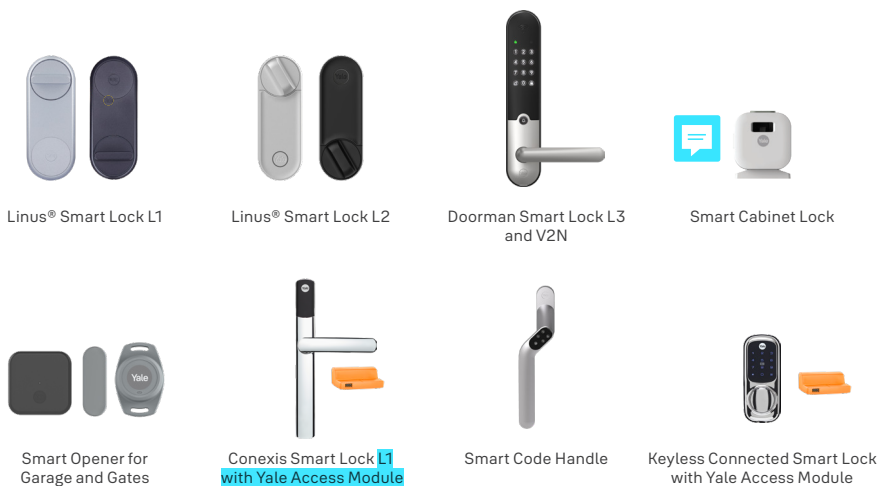

Specifications

Smart products compatibility	- Linus® Smart Lock L1 and L2 - Doorman Smart Lock L3 and V2N - Smart Opener for Garage and Gates - Smart Code Handle - Smart Cabinet Lock - Conexis Smart Lock L2 - Keyless Connected Smart Lock with Yale Access Module
Compatible Smartphone	Yale Home app for your iOS or Android smartphone.
Communication	Bluetooth 5.3 and Wi-Fi 2.4 -5 GHz
Security	Your Yale Home account is protected with 2-factor authentication, which means that on top of your password, the system will check your identity based on either an email or phone number.
Encryption	128-bit AES encryption
Product dimensions	40mm diameter
Installation	Double-sided tape
Set up	Access rights are managed and updated through the Guest List in the app.
How it works	iOS Users: - Tap Yale Dot® with the phone to lock/unlock - Receive a push notification - Unlock phone screen using either Face ID or a PIN code to validate the action. Android Users: - Unlock phone screen using either Face ID or a PIN code - Tap Yale Dot® to lock/unlock.
Battery	Battery-free and no recharging required
Finish	Matte Black and Silver
SKU Numbers	Pack of 3, Black: 05/601000/MB Pack of 3, Silver: 05/601000/SI

Works with

Yale Smart Locks, Smart Openers and Smart Cabinet Locks

How it works:

Connect your Yale Dot® to your Yale smart device through the Device Settings and assign access rights through the Guest List in the Yale Home app.

Yale Home