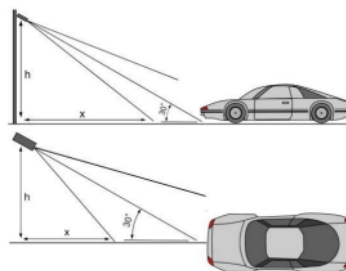

VCA APPLICATIONS

EMBEDDED ANPR/MMCR

CONVERT IPAi CAMERA INTO ANPR/MMCR DEVICE

Available across the IPAi range, the plugin can turn the camera into a licence plate detector with the added optional feature of make, model and colour recognition. Used as part of an integrated solution or standalone ANPR system, no server.

MMCR

Detects vehicle license plates, manufacturer, brand, colour and types*

*MMCR accuracy is reduced in views that are not illuminated.

STANDALONE OR INTEGRATED

The plugin has an onboard database for storing license plates and provides an easy-to-use interface to configure deny/allow lists and produce events. Alternatively, data can be sent to endpoint for third party integration.

LIGHT FILTER

By making adjustments to the camera settings, the plugin reduces the phenomenon of blocking the license plate caused by automobile headlights has been minimized.