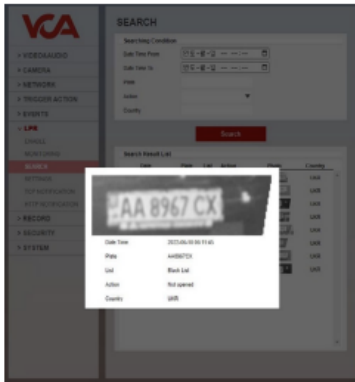

EMBEDDED ANPR/MMCR

EMBEDDED ANPR/MMCR

Date / Time
Plate
List
Country
Brand
Model
Color
View
Type