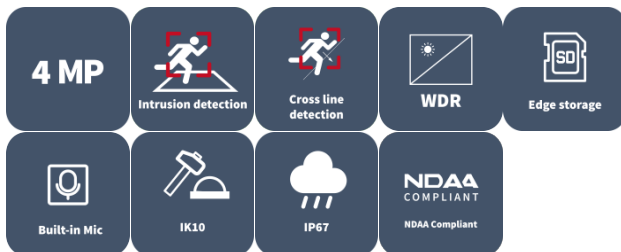

4MP HD IR VF Dome Network Camera IPC3534LB-ADZK-H

Features

- High quality image with 4 MP, 1/3.0" CMOS sensor
- 4 MP (2688 × 1520)@25/20 fps; 4 MP (2560 × 1440)@25/20 fps; 3 MP (2304 × 1296)@30/25 fps; 1080P (1920 × 1080)@30/25 fps
- Ultra 265, H.265, H.264, MJPEG
- 120 dB true WDR technology enables clear image in strong light scene
- Supports 9:16 corridor mode
- Smart IR, up to 40 m (131.2 ft.) IR distance
- MicroSD, up to 512 GB
- IP67 protection
- IK10 protection
- Supports PoE power supply
- 3-axis