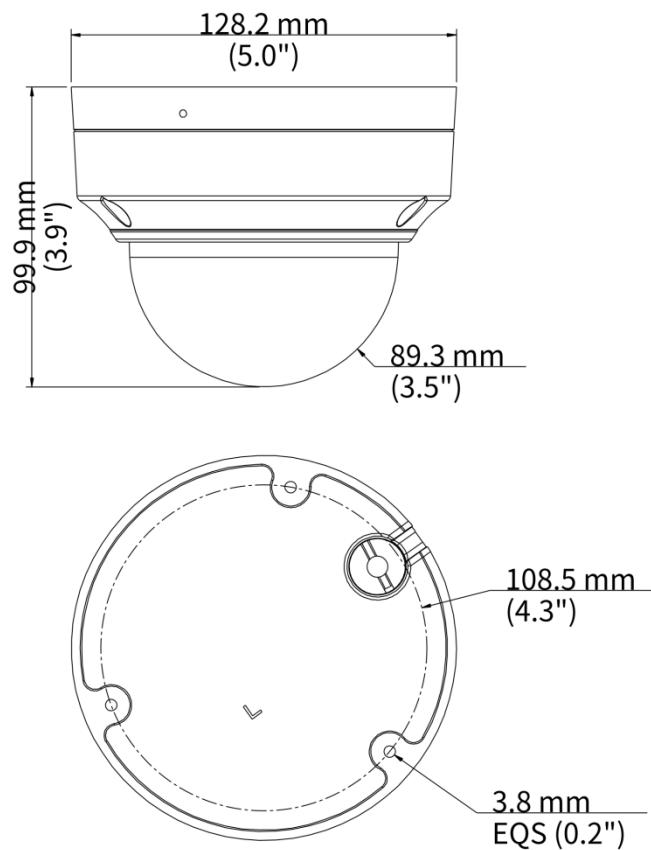

EMC	CE-EMC (EN 55032, EN 61000-3-3, EN IEC 61000-3-2, EN 55035) FCC (FCC 47 CFR part15 B)
Safety	CE LVD (EN 62368-1) CB (IEC 62368-1) UL/CUL (UL 62368-1, CAN/CSA C22.2 No. 62368-1)
Environment	CE-RoHS (2011/65/EU;(EU)2015/863); WEEE (2012/19/EU);
Protection	IP67 (IEC 60529) IK10 (IEC 62262)
General	
Power	DC 12 V±25%, PoE (IEEE 802.3af)
Power Consumption	Max. 8.0 W
Power Interface	Ø5.5 mm coaxial power plug
Dimensions	Ø128 mm × 100 mm (Ø5.0" × 3.9") (Ø × H)
Weight	0.66 kg (1.46 lb.)
Material	Metal + Plastic
Working Environment	-30 °C to 60 °C (-22 °F to 140 °F), Humidity: ≤ 95% RH (non-condensing)
Storage Environment	-30 °C to 60 °C (-22 °F to 140 °F), Humidity: ≤ 95% RH (non-condensing)
Surge Protection	6 KV
Reset Button	Support
Web Client Language	4 Languages: English, Russian, Spanish, Vietnamese

Dimensions