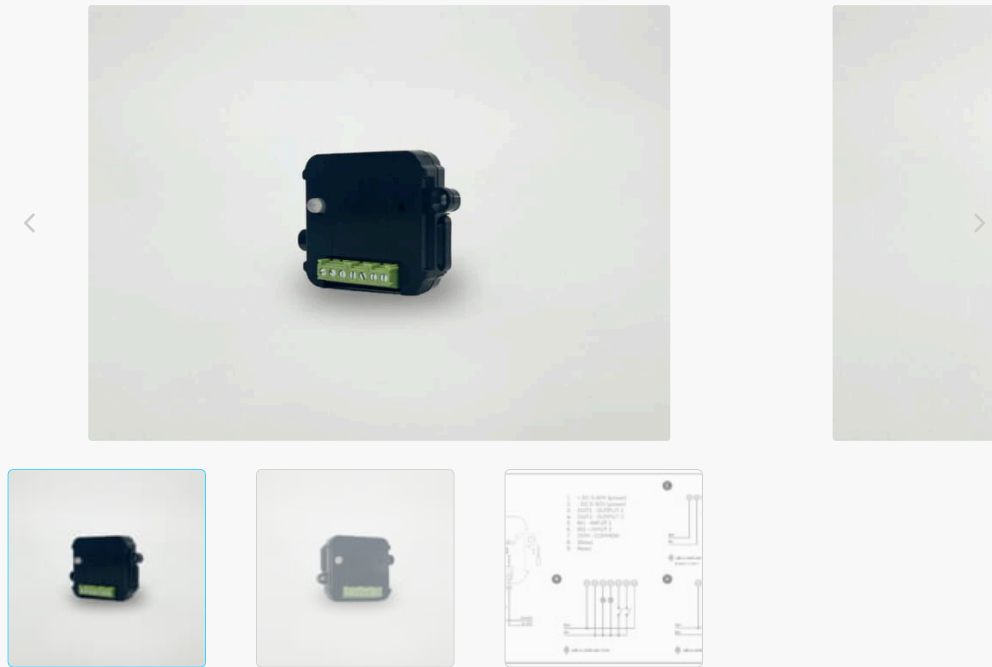

Tedee Dry Contact

€79.00

Tax included
Free shipping

★ Trustpilot

TrustScore 4.5 848 reviews

Control your Tedee smart lock using wired electronic methods. Utilize Tedee Dry Contact to integrate Tedee GO and Tedee PRO with switches, alarms, wired legacy systems, and local smart home integrations— including KNX.

[Read the complete guide to Tedee Dry Contact >>](#)

This matchbox-sized unit can be wired into any compatible dry contact setup. Operating based on controller device outputs, Tedee Dry Contact facilitates locking and unlocking of Tedee GO or Tedee PRO via Bluetooth—without requiring a Tedee Bridge, internet connection, or API/SDK integration. Each device controls only one Tedee smart lock.

Tedee Dry Contact is intended for professional installation to ensure safety and compliance with electrical safety and compliance standards. Ensure the device is permanently installed, wired to the controller, and powered within the smart lock's Bluetooth range. Test the target location by unlocking a smart lock with the Tedee smartphone app via Bluetooth at the intended place.

QUANTITY - 1 +

 ADD TO BASKET

Unlock more and buy also:

Tedee Keypad PRO (Black)

€129.00

[ADD TO CART >](#)

Dimensions	44.5 x 57.5 x 16 mm
Supply voltage	5-60V DC
Number of inputs	2
Input type	Normally Open
Number of outputs	2
Output type	Normally Open
Body material	PC+ABS
Bluetooth communication	BLE 5.2, 2.4GHz
Operating temperature	0-60°C
Operating humidity	0-90%
Compatible with Tedee devices	Tedee PRO, Tedee GO, Tedee Bridge
Box dimensions	130 x 70 x 23 mm