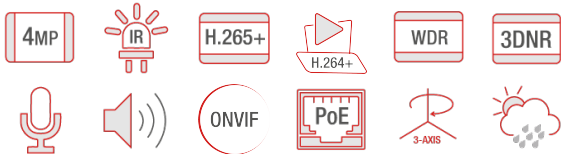

CCTV IP / Professional IP cameras

SF-IPD540ZA-4I1

SF-IPD540ZA-4I1

H.265+ ECO Series

The ECO range is the entry level for IP cameras. It stands out for its good night-time performance and Matrix LED illumination system, as well as its characteristic robustness and reliability, which satisfy any standard installation. Efficient H.265+ encoding, which saves 80% in storage and bandwidth over H.264 codec. Power over the POE network cable greatly simplifies installation.

- 2 Megapixels Resolution
- 1/2.8" High Performance CMOS Sensor
- 2.8 mm Fixed Lens
- H.265+ High Efficiency Video Codec
- Smart IR LED Up to 30m
- Power over Ethernet (POE)
- IP67 Weatherproof