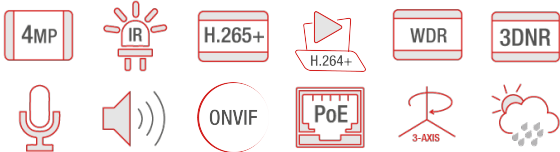

CCTV IP / Professional IP cameras

SF-IPD540ZA-4I1-DL

SF-IPD540ZA-4I1

H.265+ ECO Series

The ECO range is the entry level for IP cameras. It stands out for its good night-time performance and Matrix LED illumination system, as well as its characteristic robustness and reliability, which satisfy any standard installation. Efficient H.265+ encoding, which saves 80% in storage and bandwidth over H.264 codec. Power over the POE network cable greatly simplifies installation.

- 2 Megapixels Resolution
- 1/2.8" High Performance CMOS Sensor
- 2.8 mm Fixed Lens
- H.265+ High Efficiency Video Codec
- Smart IR LED Up to 30m
- Power over Ethernet (POE)
- IP67 Weatherproof