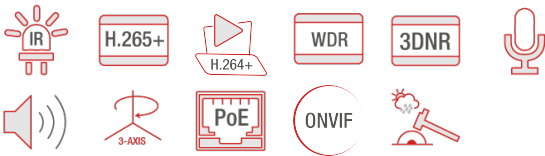

CCTV IP / Professional IP cameras

SF-IPD040A-6I1

SF-IPD040A-8I1

I1 Range: Advanced Artificial Intelligence and video metadata

The I1 series is the highest performing IP camera range in the Safire Smart ecosystem. This series integrates advanced and comprehensive artificial intelligence that achieves an accuracy rate of 99%, one of the highest in the industry. In addition, it includes functionalities such as facial capture or video metadata analysis for feature extraction (up to 13 human, 5 vehicle and 2 two-wheeled vehicle features). In this series, cameras with different resolutions (4MP and 8MP) are available with different features to adjust with the best functionalities to the needs and characteristics of each installation.

- IP Dome Camera range I1 Advanced AI
- Resolution 8 Megapixel (3840x2160)
- Lens 2.8 mm | Microphone | IR 30m
- Advanced AI: Human, vehicle and vehicle 2 wheels
- Waterproofing IP67 & IK10 | PoE (IEEE802.3af)