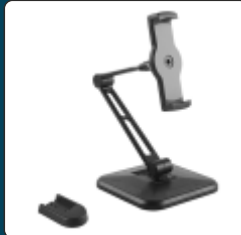

## TABLET WALL MOUNT

PAD26-01

MRP: 2,347/-

Screen Size: 9.7"  
Weight Capacity: 1kg  
Profile: 18mm  
Vesa: 75x75

PAD34-01

MRP: 5,024/-

Screen Size: 9.7" to 11"  
Weight Capacity: 1kg  
Profile: 22.5 mm

PAD28-01

MRP: 5,829/-

Screen Size: 4.7" to 12.9"  
Weight Capacity: 1kg  
Tilt Range: - +170°~ 0°  
Swivel Range: +180°~ -180°

PAD33-03

MRP: 6,400/-

Screen Size: 7.9" to 11"  
Weight Capacity: 1kg  
Tilt Range: - +20°~ -110°  
Screen Res.: +180°~ -180°