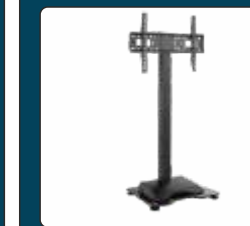

LDT03M-22LF

MRP: 19,020/-

Screen Size: 37" to 75"
Weight Capacity: 50kg
Min Vesa: 200x200
Max Vesa: 600x400
Min Height: 2.78ft.
Max Height: 4.75ft.