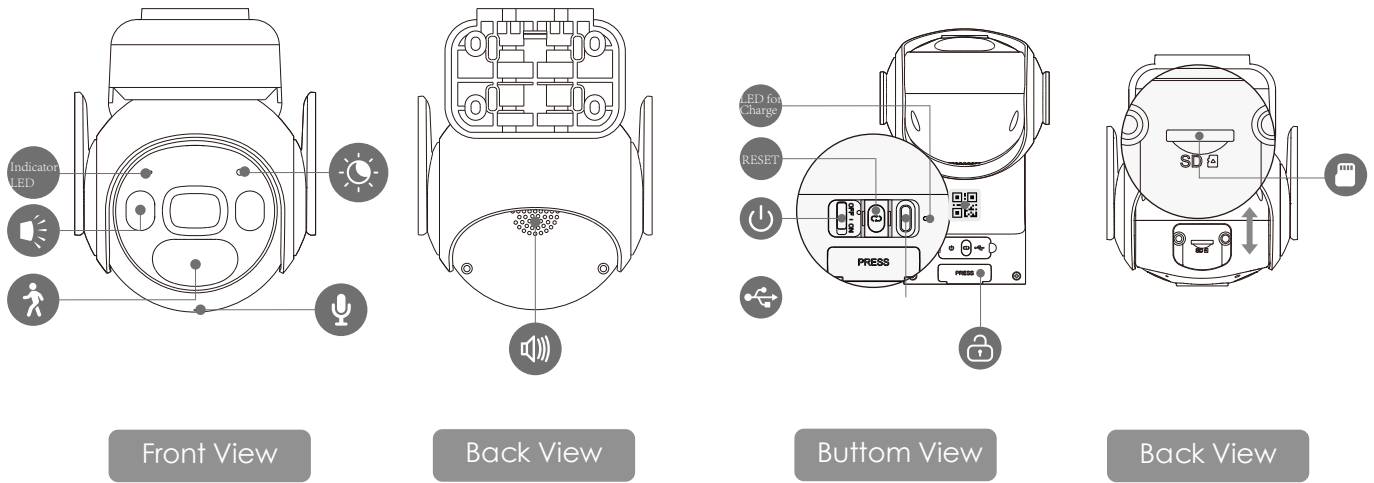

Specifications

Camera

1/2.8" Progressive CMOS
3MP(2304*1296)
Night Vision: 20m(65ft) Distance
3.6mm Fixed Lens
Field of View: 3.6mm: 88° (H), 45° (V), 107° (D)
(330° Pan, 90° Tilt)
15000mAh Rechargeable Battery

Video & Audio

Video Compression : H.265/H.264
Up to 15fps Frame Rate
8x Digital Zoom
Two-way Audio

Notice Management

Motion Detection
Human Detection
Configurable Region
Performance mode

Storage

Local Storage: SD Card Slot (Support SD Card up to 512GB)

Network

EU
LTE FDD:
B1/3/5/7/8/20/28
LTE TDD:
B38/40/41
Transmission Data
LTE FDD (Mbps): 10.3(DL)/5.1(UL)
LTE TDD (Mbps): 9.1(DL)/3.1(UL)

Imou App: iOS, Android

LA
LTE FDD:
B2/3/4/5/7/8/28/66
Transmission Data
LTE FDD (Mbps): 10.3(DL)/5.1(UL)

Auxiliary Interface

Built-in Mic & Speaker
Power on / off Button
Reset Button
Micro SD Card Slot (up to 256GB)

General

Material: Plastic
DC 5V 2A Power / Imou Solar Panel Supply
Power Consumption:< 3.5W
Operating Temperature:-20°C~+50°C (-4°F~122°F)
Charging Temperature:-0°C~+45°C (32°F~112°F)
Camera Dimensions: 177*110*142 mm(6.96*4.33*5.59 inch)
Camera Weight: 737.7g(1.63lb)
CE, UKCA

What's in the box

- 1x Camera
- 1x Power Cable(1m)
- 1x Mounting Template
- 1x Quick Start Guide
- 1x Mounting Bracket
- 1x Screw and Wall Anchor pack