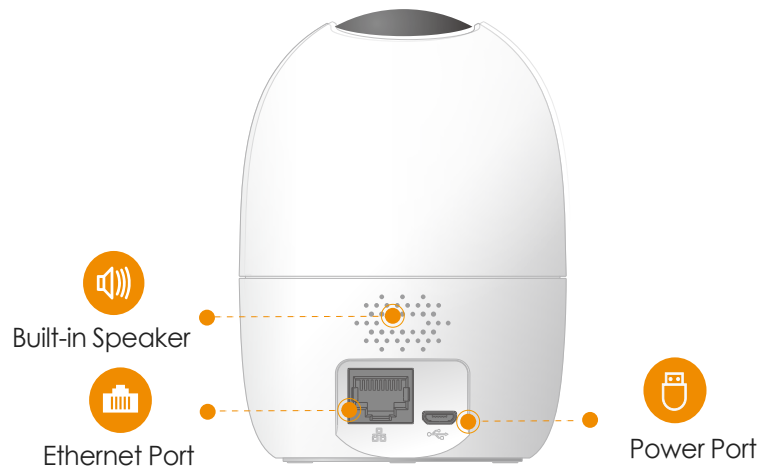

imou

Ranger 2

Model ID: IPC-A22EP-G

1080P H.265 Wi-Fi Pan & Tilt Baby Monitor Camera

With 1080P Full HD live monitoring and 0~355° pan & -5~80° tilt features, Ranger 2 ensures every corner of your home completely covered. Human Detection quickly finds human targets in images and immediately sends a notification to you. Privacy Mode helps protect your personal privacy when you are home, and Smart Tracking function lets the camera follows moving objects when it detects motion.

Abnormal Sound Alarm

Sends alerts to your smartphone when it detects abnormal sound

Alarm Notification

Sends instant alerts to your mobile phone when an event is detected

Built-in Siren

Scare stangers away from your home

Diversified Storage

Supports NVR, Cloud Storage or Micro SD card (up to 256GB)

Two-way Talk

Communicate with family and pets easily

Stay close with what you care

With Cloud service, you will have access to what you care as long as Internet is available. You can record daily or motion videos on Cloud and playback anytime anywhere.

Front View

Back View

Specifications

Camera

1/2.7" 2Megapixel Progressive CMOS
 2MP (1920 x 1080)
 Night Vision: 10m(33ft) Distance
 3.6mm Fixed Lens
 Field of View : 93° (H), 48° (V), 115° (D)
 355° Pan & -5~80° Tilt