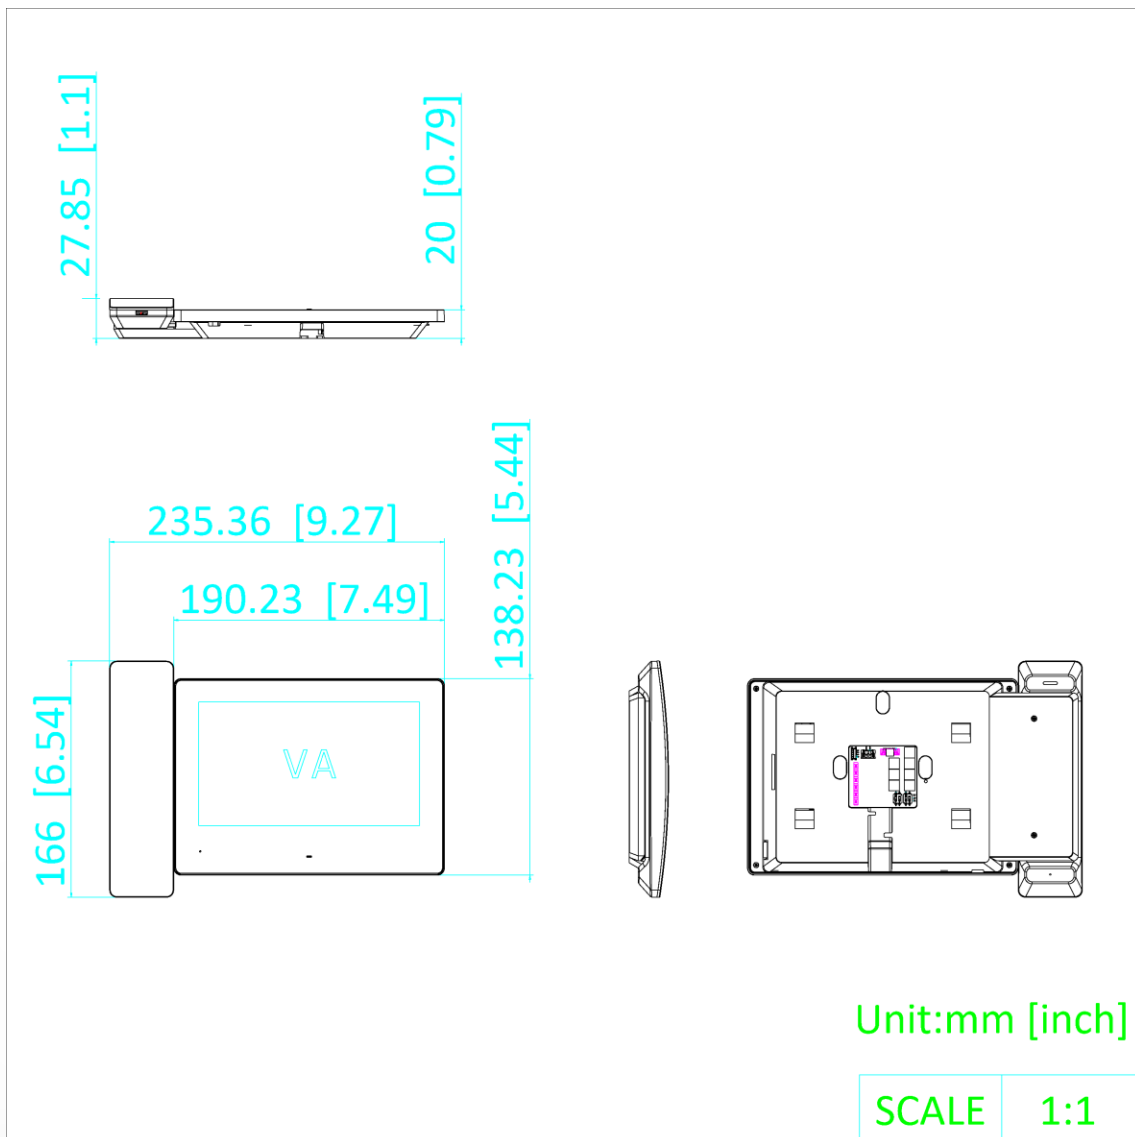

## ▪ Specification

System parameters	
Operating system	Embedded Linux operation system
ROM	32 MB
RAM	128 MB
CPU	Embedded processor
Display parameters	
Screen size	7-inch
Operation method	Capacitive touch screen
Type	Colorful TFT screen
Resolution	1024 × 600
Video parameters	
Video compression standard	/
Lens	/
FOV	/
WDR	/
Resolution	/
Focal length	/
Audio parameters	
Audio compression standard	G.711 U G.711 A
Audio input	1 Built-in omnidirectional microphone
Audio output	1 Built-in loudspeaker
Audio compression bitrate	64 Kps
Audio quality	Noise suppression and echo cancellation
Volume adjustment	Adjustable
Capacity	
Event capacity	200 captured pictures (with TF card)
Linked indoor extensions capacity	3
Network parameters	
Communication protocol	TCP/IP, RTSP
Wi-Fi standard	2.4 GHz, IEEE802.11b, IEEE802.11g, IEEE802.11n
3G/4G standard	/
Zigbee	/
Device interfaces	
Alarm input	1
TAMPER	/
RS-485	/
USB	/
TF card	Max to 128 G, SD 2.0 or lower version
Alarm output	/
Power supply input	48V , powered by DS-KAD7060EY or DS-KAD7061EY
Two-wire IP interface	2, 1 for input 1 for output
General	
Button	3 Touch buttons (Answer, Unlock, Hang up)+1 Physical button ( Reset )

Installation	Surface mounting
Indicator	4 ( Wifi、 Power、 Mute、 In use )
Protective level	/
Working temperature	-10 °C to 50 °C (14 °F to 122 °F)
Working humidity	10% to 90% (no-condensing)
Dimensions	190.2 mm × 138.2 mm × 20 mm (7.5" × 5.4" × 0.8")
Battery	/
Power supply	48V , Powered by DS-KAD7060EY or DS-KAD7061EY
Application environment	Indoor
Power consumption	≤ 5 W
Language	English, Bulgarian, Hungarian, Greek, German, Italian, Czech, Slovak, French, Polish, Dutch , Spanish, Romanian, Estonian, Croatian, Slovenian, Serbian, Ukrainian, Portugese

### ▪ Dimension