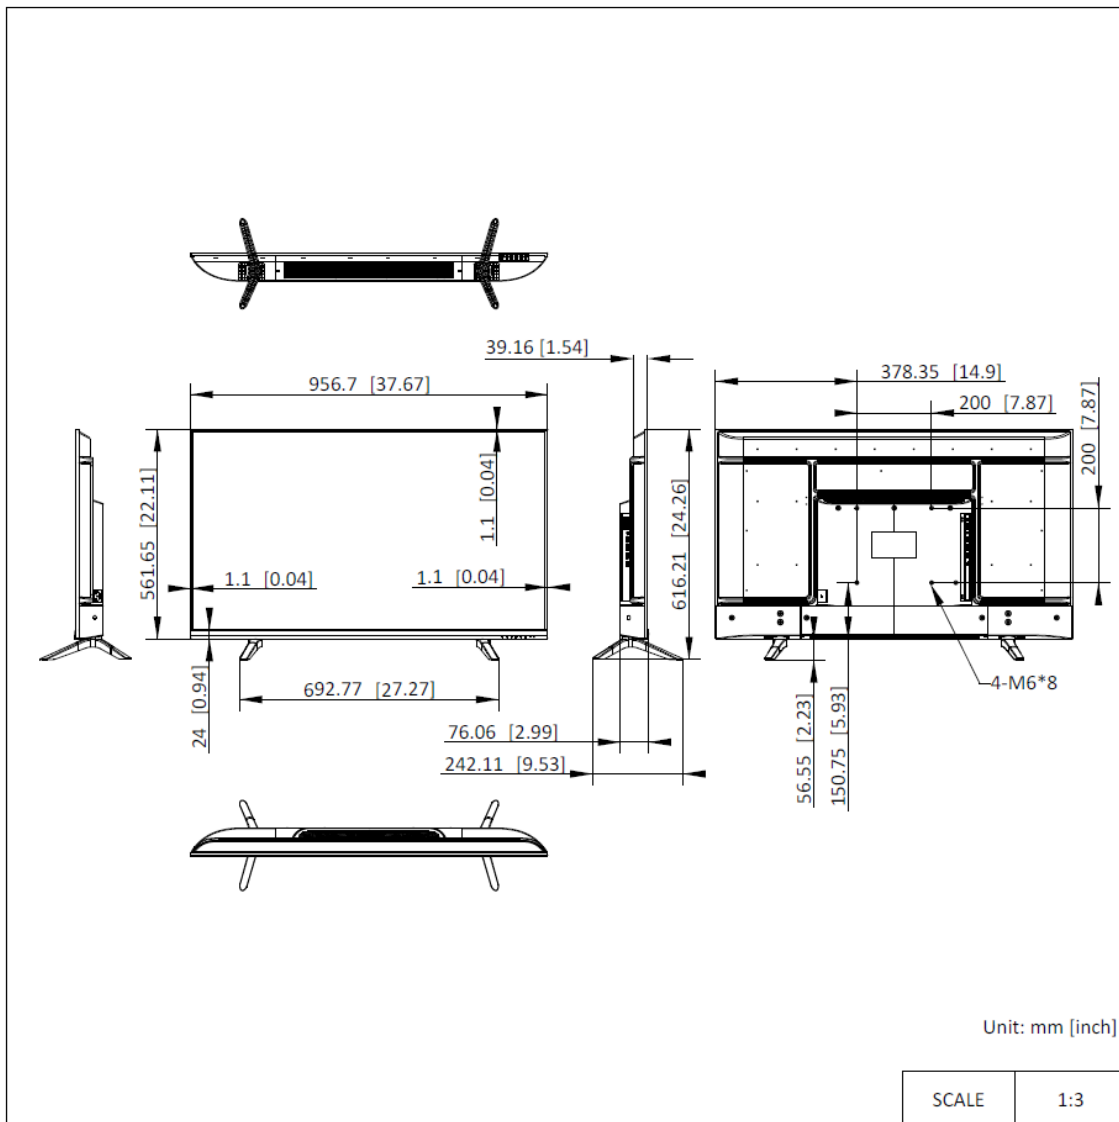

▪ Specification

Display	
Screen Size	43 inch
Active Display Area	941.184 (H) mm × 529.416 (V) mm
Resolution	3840 × 2160 @60 Hz
Backlight	D-LED
Pixel Pitch	0.2451 (H) × 0.2451 (V) mm
Brightness	300 cd/m ²
Viewing Angle	178° / 178°
Color Depth	8 bit+FRC
Contrast Ratio	4000 : 1
Response Time	6.5 ms (typ)
Refresh Rate	60 Hz
Haze	25%
Color Gamut	72% NTSC
Reliability	7 * 24H
Interface	
Video & Audio Input	HDMI ×1 , DP × 1 , VGA × 1 , LINE IN × 1
Video & Audio Output	Speaker OUT × 2 (8Ω 10W)
Data Transmission Interface	USB2.0 × 1
Control Interface	RS232-IN × 1 , RS232-OUT × 1
Power	
Power Supply	100-240 V ~ , 50/60 Hz, 1.0 A Max
Power Consumption	≤80W
Standby Consumption	≤ 0.5 W
Working Environment	
Working Temperature	0 °C to 40 °C (32 °F to 104 °F)
Working Humidity	10% ~ 90% RH (Non-Condensing)
Storage Temperature	-20 °C to 60 °C (-4 °F to 140 °F)
Storage Humidity	5% ~ 90% RH (Non-Condensing)
General	
Speaker	8 Ω 10 W ×2
Casing Material	Plastic
VESA	200 mm × 200 mm (4 - M6 × 8 mm)
Bezel Width	1.1 mm (top/left/right) , 24 mm (bottom)
Product Dimensions (W × H × D)	Without base : 956.7(W) mm × 561.65(H) mm × 76.06(D) mm 37.67(W) inch × 22.11 (H) inch × 2.99 (D) inch , With base : 956.7(W) mm × 616.21(H) mm × 242.11(D) mm 37.67 (W) inch × 24.26 (H) inch × 9.53 (D) inch
Package Dimensions (W × H × D)	1073(W)mm×668(H)mm×161(D) mm (42.24 (W) × 26.3 (H) × 6.34 (D)) inch
Net Weight	6.81 ± 0.5 kg (15.01 ± 1.1 lb.)
Gross Weight	9.88 ± 0.5 kg (21.78 ± 1.1 lb.)

Packing List	Monitor × 1, Base component × 1, Power cable × 1, HDMI cable (1.5 m) × 1, User manual × 1, Multilingual manual × 1, Remote control × 1, Screw × 6
Remarks	*The base is included by default. *The product appearance and parameters in this specification may vary from your actual device. Please consult our local sales staff for further information.

▪ Available Model

DS-D5043U3-1V0S

▪ Dimension

- Accessory
- Optional

DS-DM4255W

See Far, Go Further

www.hikvision.com
support@hikvision.com