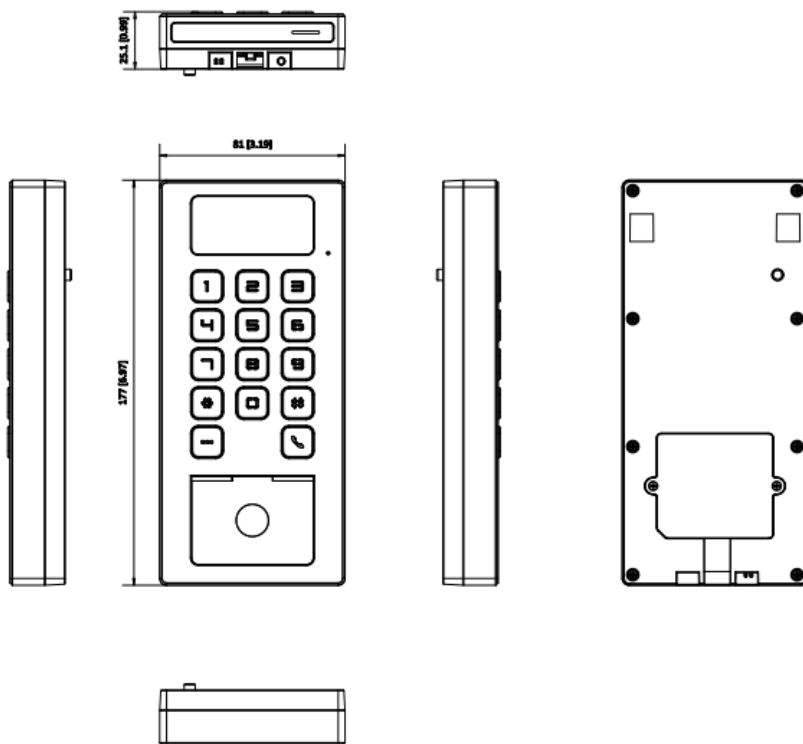

## ▪ Specification

Video	
Lens	1
Video compression standard	H.264 and H.265
Resolution	2 MP
FOV	HFOV = 110°; VFOV = 81°; DFOV = 122°
Network	
Wired network	10/100 Mbps self adaptive
Wi-Fi	Support, 2.4 G, 802.11b/g/n
Bluetooth	Support
Interface	
Network interface	1 RJ-45 10/100 Mbps self-adaptive
Lock control	1
Exit button	1
Door contact input	1
Alarm input	1
Alarm output	1
TAMPER	1
RS-485	1,RS-485 (Half duplex,HIKVISION )
Wiegand	1, Wiegand (Hik 26bit,Hik 34bit)
SD card slot	null
Authentication	
Card type	M1 card,M1 card content,CPU card No.,DESfire card,Felica card
General	
Built-in access controller	Yes
Power supply	12 VDC to 24 VDC/1 A
Power consumption	≤ 12 W
Working temperature	-40 °C to 70 °C (-40 °F to 158 °F)
Protective level	IK09, IP65
Language	Arabic, English, French, Indonesian, Italian, Portuguese (Brazil), Russian, Spanish (Europe), Thai, Ukrainian, Vietnamese, German, Polish, Hungarian, Czech, Romanian, Bulgarian, Croatian, Serbian, Greek, Slovak, Portuguese, Dutch, and Turkish
Function	
Hik-Connect	Support
Video intercom	Support

## ▪ Dimension

Unit: mm [inch]

SCALE	1:1
-------	-----