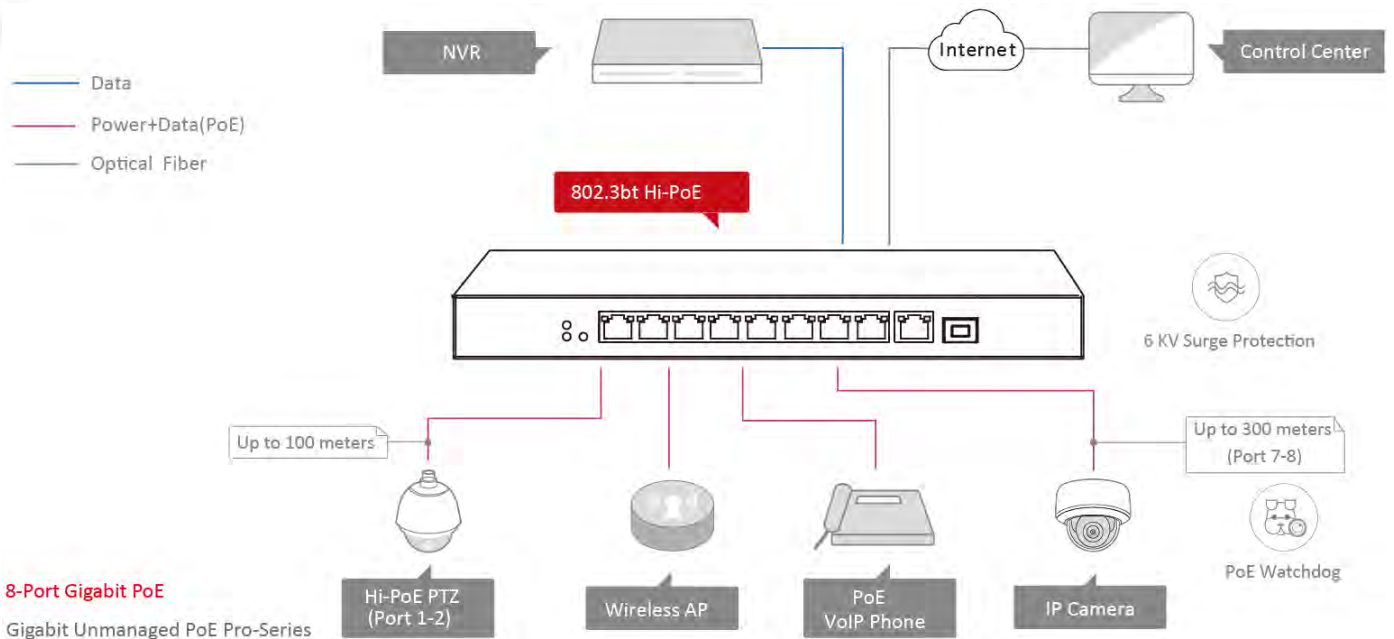

DS-3E0510HP-E

10-Port Gigabit Unmanaged Hi-PoE Switch

DS-3E0510HP-E switches are layer 2 Hi-PoE switches, providing advanced PoE power supply technology and Gigabit networks design on the basis of high-performance access to ensure stable data upload. The switches support Hi-PoE, long range, port isolation, and PoE watchdog function.

Key Feature

- 6 × gigabit PoE ports, 2 × gigabit Hi-PoE ports, 1 × gigabit RJ45 port, and 1 × gigabit fiber optical port.
- IEEE 802.3at/af/bt standard for Hi-PoE ports (Max. 90 W PoE output).
- IEEE 802.3at/af standard for PoE ports (Max. 30 W PoE output).
- IEEE 802.3, IEEE 802.3u, IEEE 802.3x, IEEE 802.3ab, and IEEE 802.3z standard.
- 6 KV surge protection for PoE ports.
- Up to 300 m long-range transmission.
- PoE watchdog to auto detect and restart the cameras that do not respond.
- Port isolation to improve network security.
- Gigabit network access design.
- Wire-speed forwarding.
- Store-and-forward switching.
- Solid high-strength metal shell.
- Reliable fan-free design.

Physical Interface

Front panel:

Back panel:

Available Model

DS-3E0510HP-E

Dimension (unit: mm)

Typical Application

Distributed by