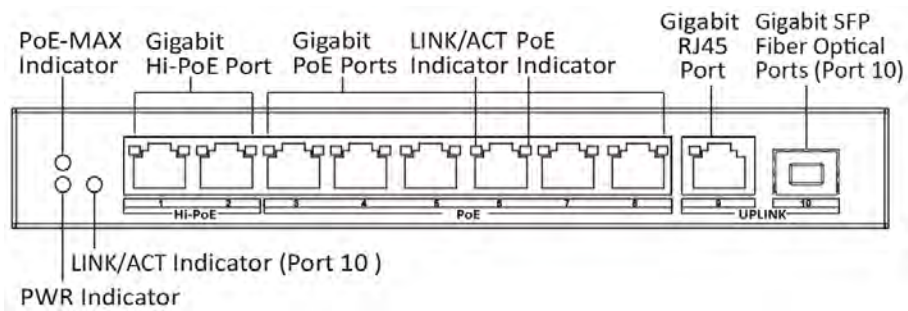

Physical Interface

Front panel:

Back panel: