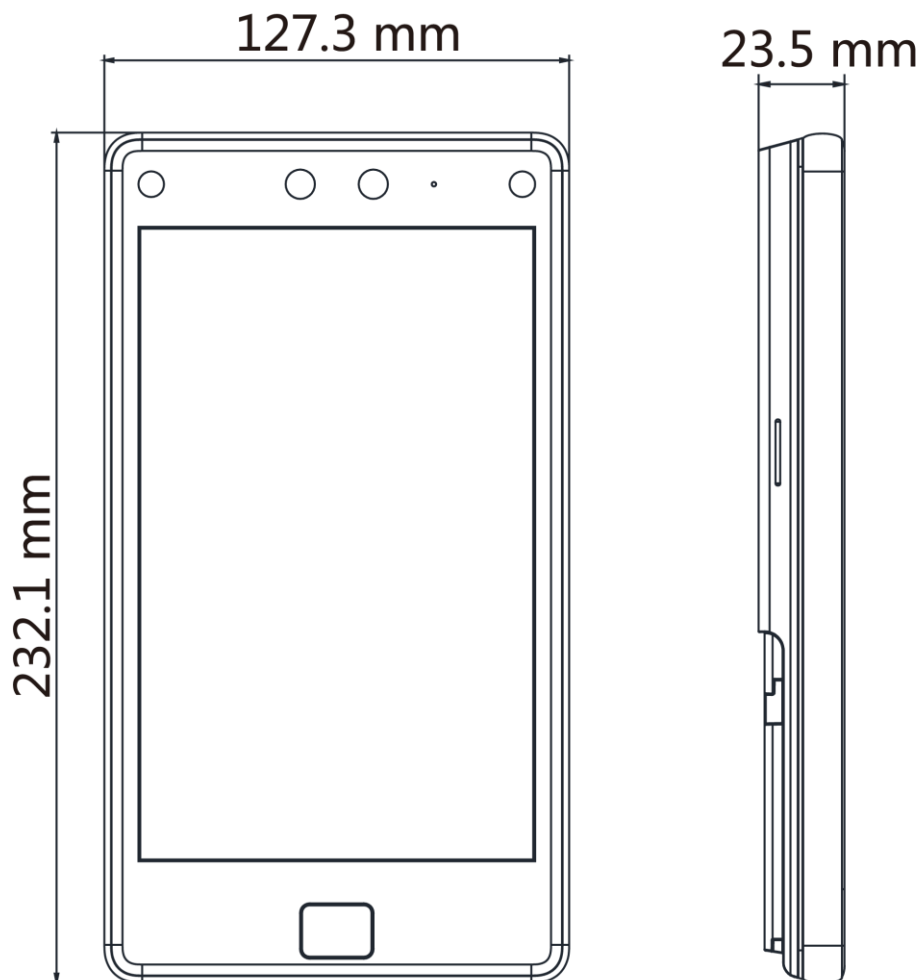

Time synchronization	Support
General	
Power supply method	12 VDC/24 VDC Power Adapter
Power supply	12-24 VDC, 3 A
Working temperature	-30 °C to 60 °C (-22 °F to 140 °F)
Working humidity	0 to 90% (No condensing)
Dimensions	127.3 mm × 232.1 mm × 23.5 mm (5.0" × 9.1" × 0.9")
Protective level	IP65

▪ **Available Model**

DS-K1T680DFW

▪ **Dimension**