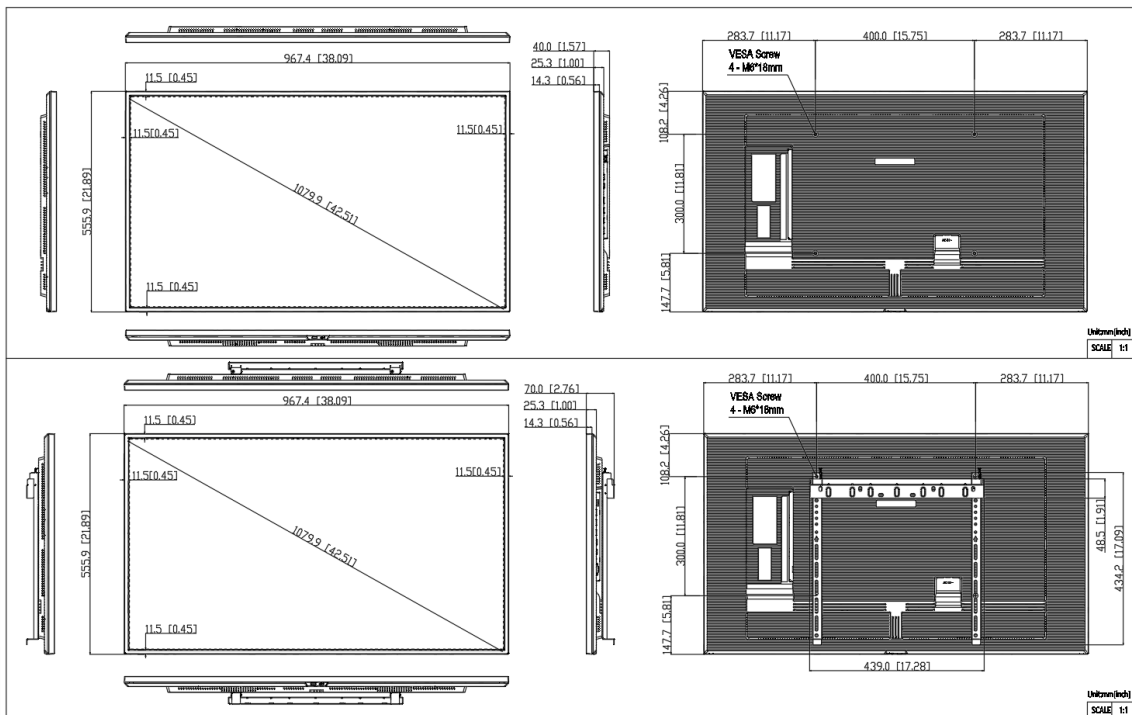

Physical Interface

Interface	Description	Interface	Description
LAN	100M/1000M Ethernet interface	LINE OUT	LINE output interface
RS232 OUT	RS232 control out	HDMI 1	HDMI digital signal input interface
RS232 IN	RS232 control in	HDMI 2	HDMI digital signal input interface
USB3.0	USB 3.0 interface	HDMI 3	HDMI digital signal input interface
USB2.0	USB 2.0 interface	DP	DP digital signal input interface

Available Model

DS-D6043UH-DP/Mother Board

DS-D6043UH-DP

Dimension

See Far, Go Further

www.hikvision.com
support@hikvision.com